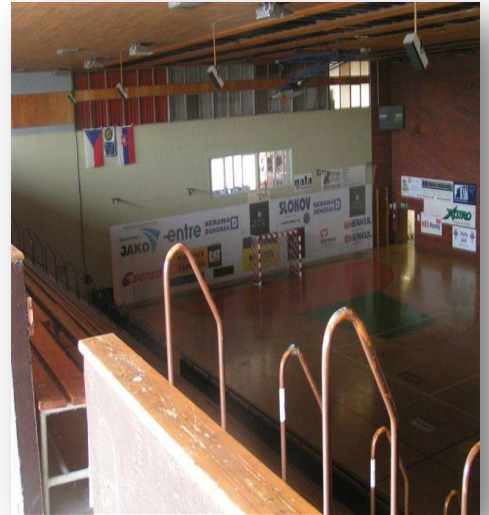

Trainingscamp in Prague

Period:

All year possible

Sports center Slavia Prague:

- VIP room
- 1500 spectator seats
- All cabins with shower and toilet

Accommodation:

Hotel Hasa

1. Features:
2. triple and double rooms
   - Shower / WC / TV in room
   - Hotel Restaurant

Meals: • Full board (3 meals daily)

Support:

During your stay, you can complete an Contact person available to assist you with any questions to help you and ensure the smooth running

Leisure:

Prague is the largest city in the Czech Republic. The number of discos, bars and pubs is huge. From traditional pubs such as the U Fleku up to the cult disco Lavka for every taste. At each corner of clubs and discos to advertise their visit

Costs:

The price depends on the number of training times, duration of stay, the number of participants and according to your individual needs